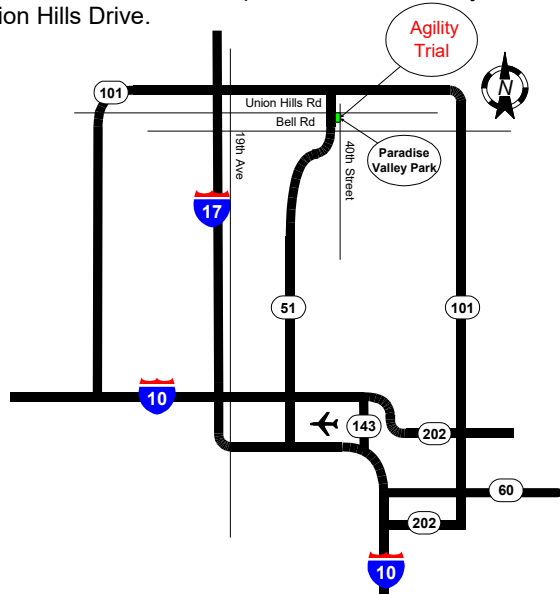

PARADISE VALLEY PARK

18400 N 40th Street, Phoenix Arizona 85032

From SR-51, take either the Bell Road or Union Hills Road exit and go east to 40th Street.

The north entrance to the park is on 40th Street just south of Union Hills Drive.