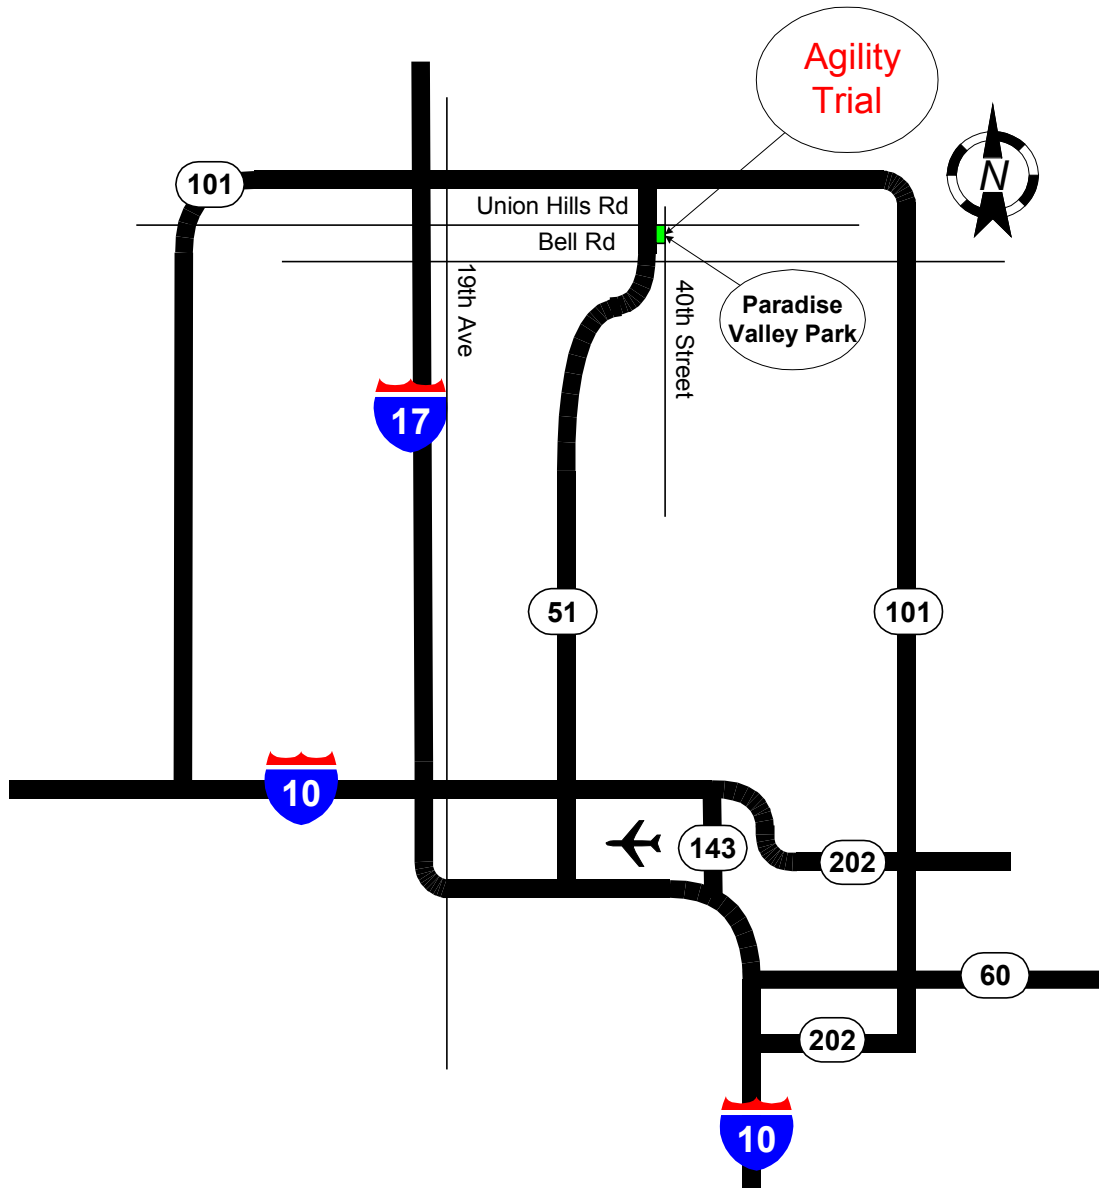

AGILITY TRIAL PARADISE VALLEY PARK

17642 N 40th Street
Phoenix Arizona 85032

From SR-51, take either the Bell Road or Union Hills Road exit and go east to 40th Street.
The north entrance to the park is on 40th Street just south of Union Hills Drive.

Cactus State Miniature Schnauzer Club
reserves the right to change location due to
inclement weather.